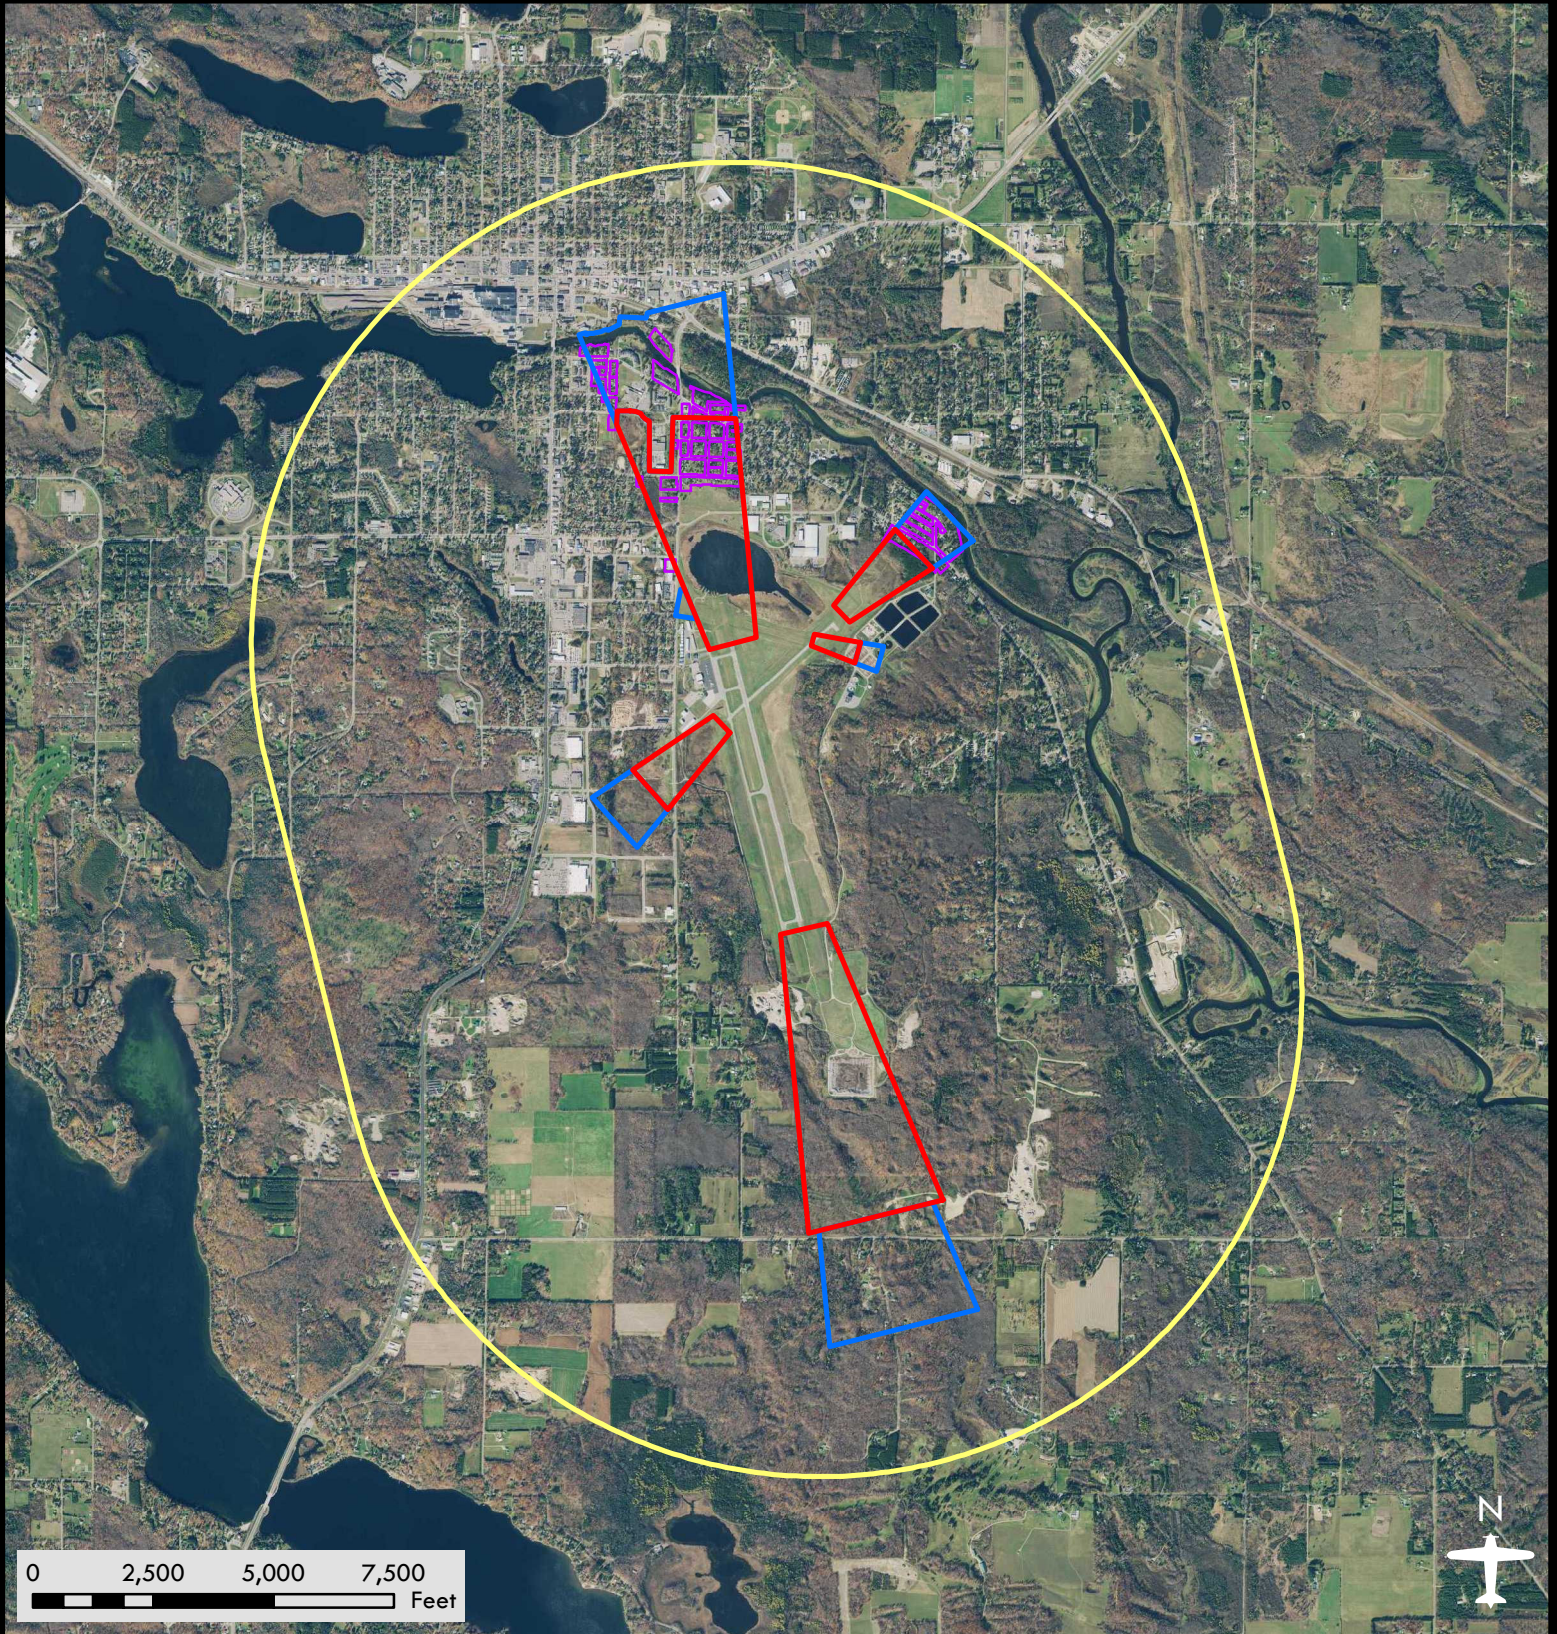

Grand Rapids/Itasca Co-Gordon Newstrom Fld

Airport Safety Zones

Date: 08/08/2018

Legend

-  Zone A
-  Zone B
-  Zone C
-  ERN

DISCLAIMER: This is not an official zoning map. To view the official map and ordinance for this airport, please visit the Airport Zoning Information Warehouse at <https://www.dot.state.mn.us/aero/planning/zoning-warehouse.html>. The State of Minnesota makes no representations or warranties expressed or implied, with respect to the reuse of the data provided herewith regardless of its format or the means of its transmission. There is no guarantee or representation to the user as to the accuracy, currency, suitability, or reliability of this data for any purpose. The user accepts the data "as is." The State of Minnesota assumes no responsibility for loss or damage incurred as a result of any user's reliance on this data. All maps and other material provided herein are protected by copyright. Permission is granted to copy and use the materials herein.